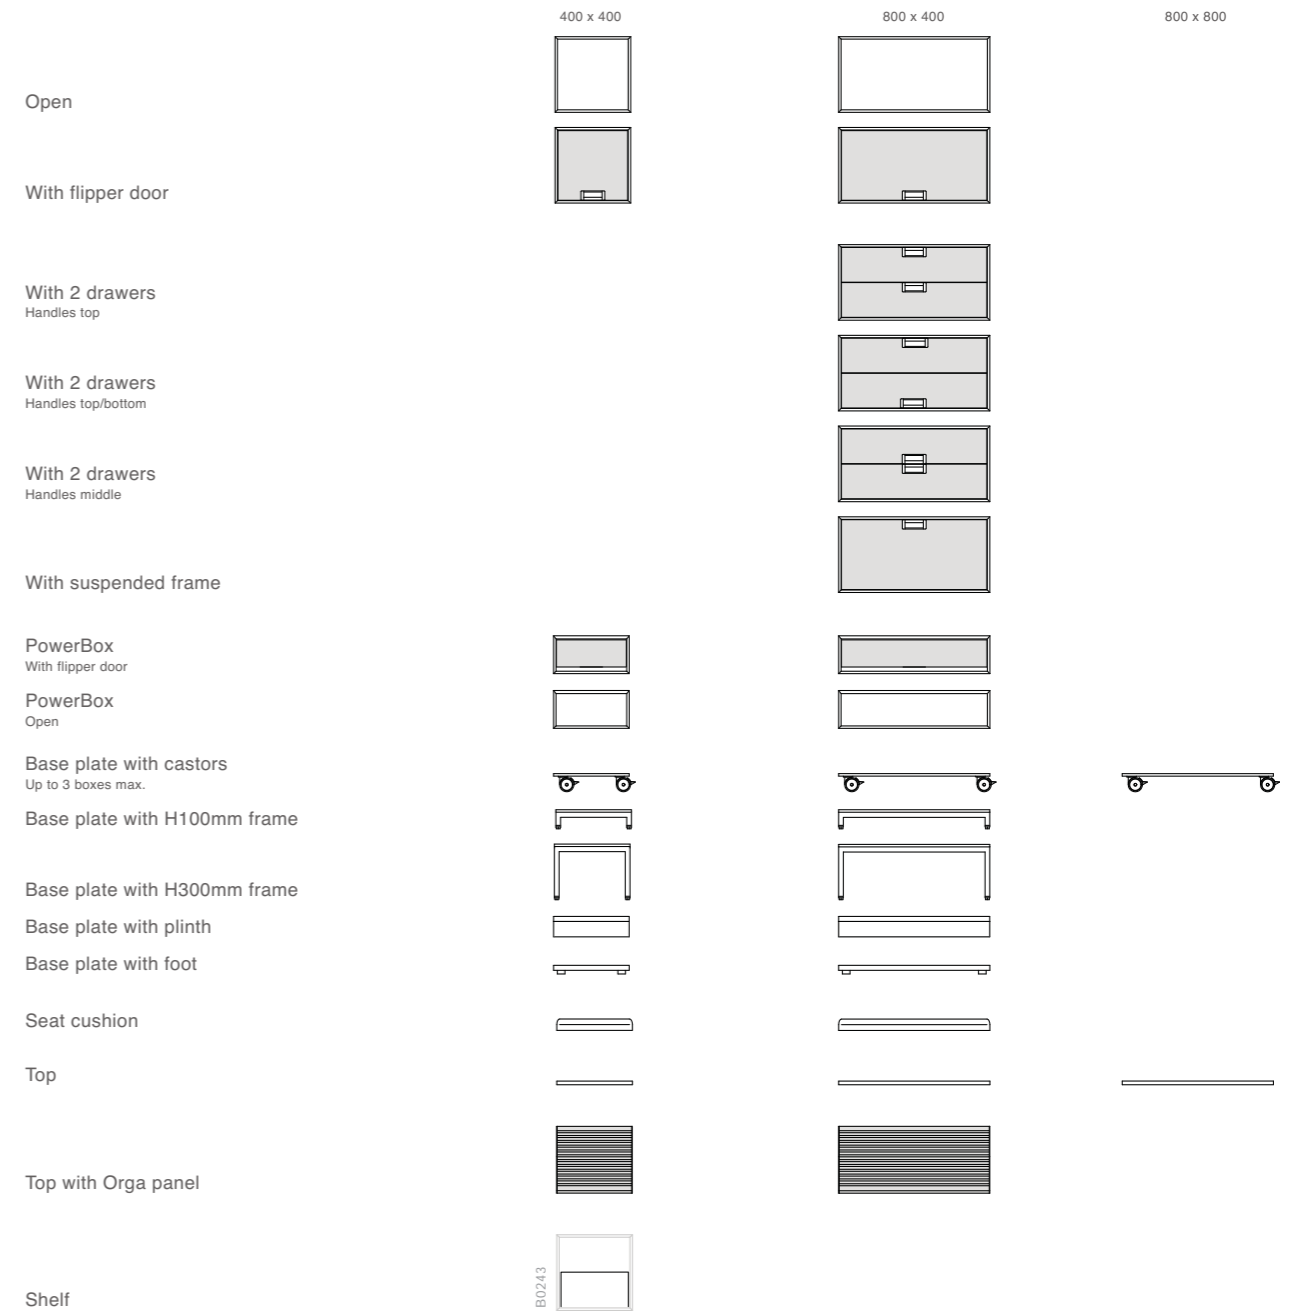

Design intelligence – in detail