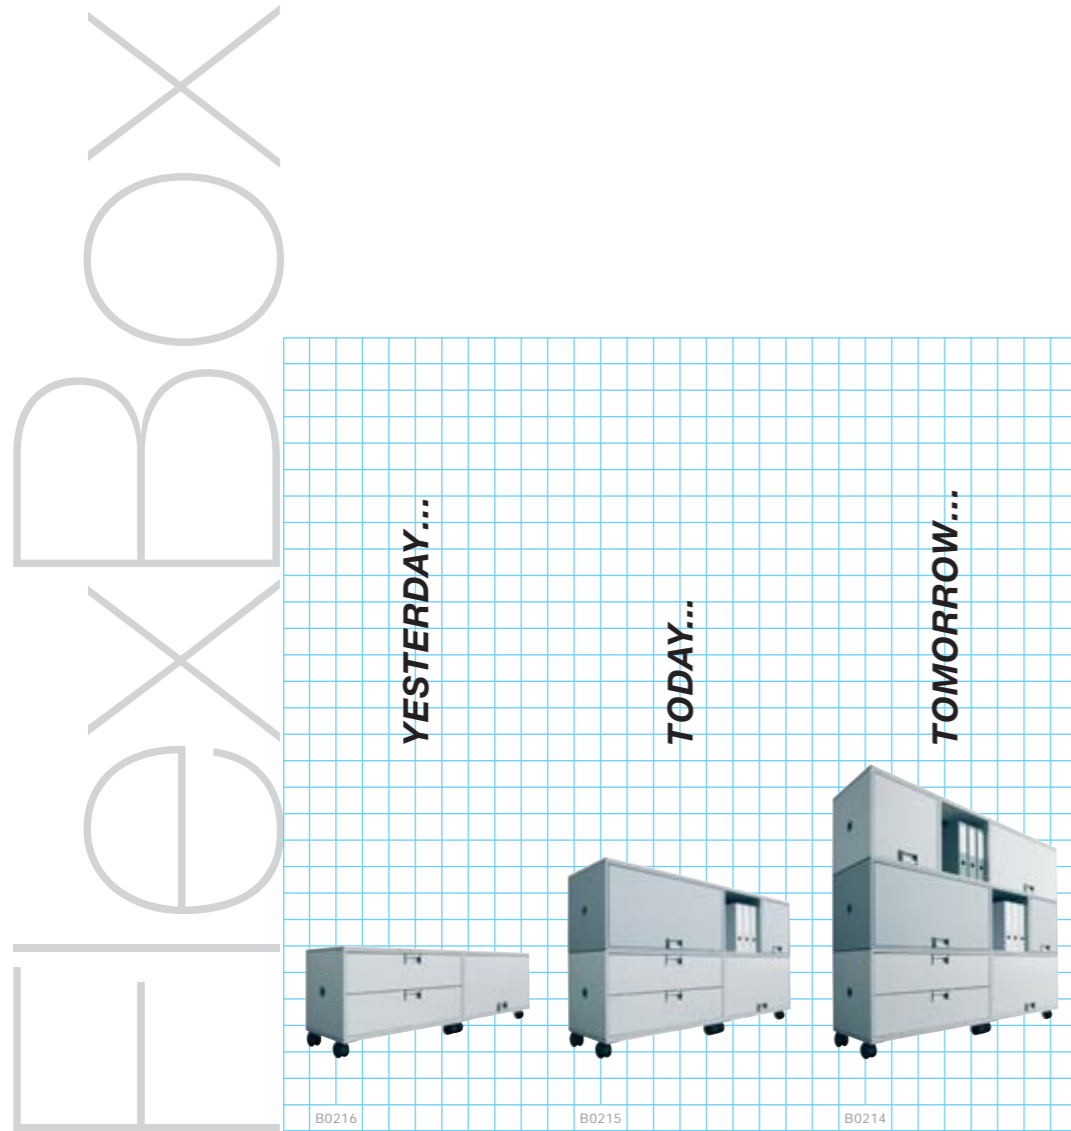

An infinitely flexible system. Not a mathematical equation for the Nobel Prize, but a prize-winning furniture concept. High-quality materials, well thought-out modular principle and incredible extension possibilities. Personalised configuration, depending on usage. All within four walls. And because no-one knows what the future holds, FlexBox prepares you for everything.